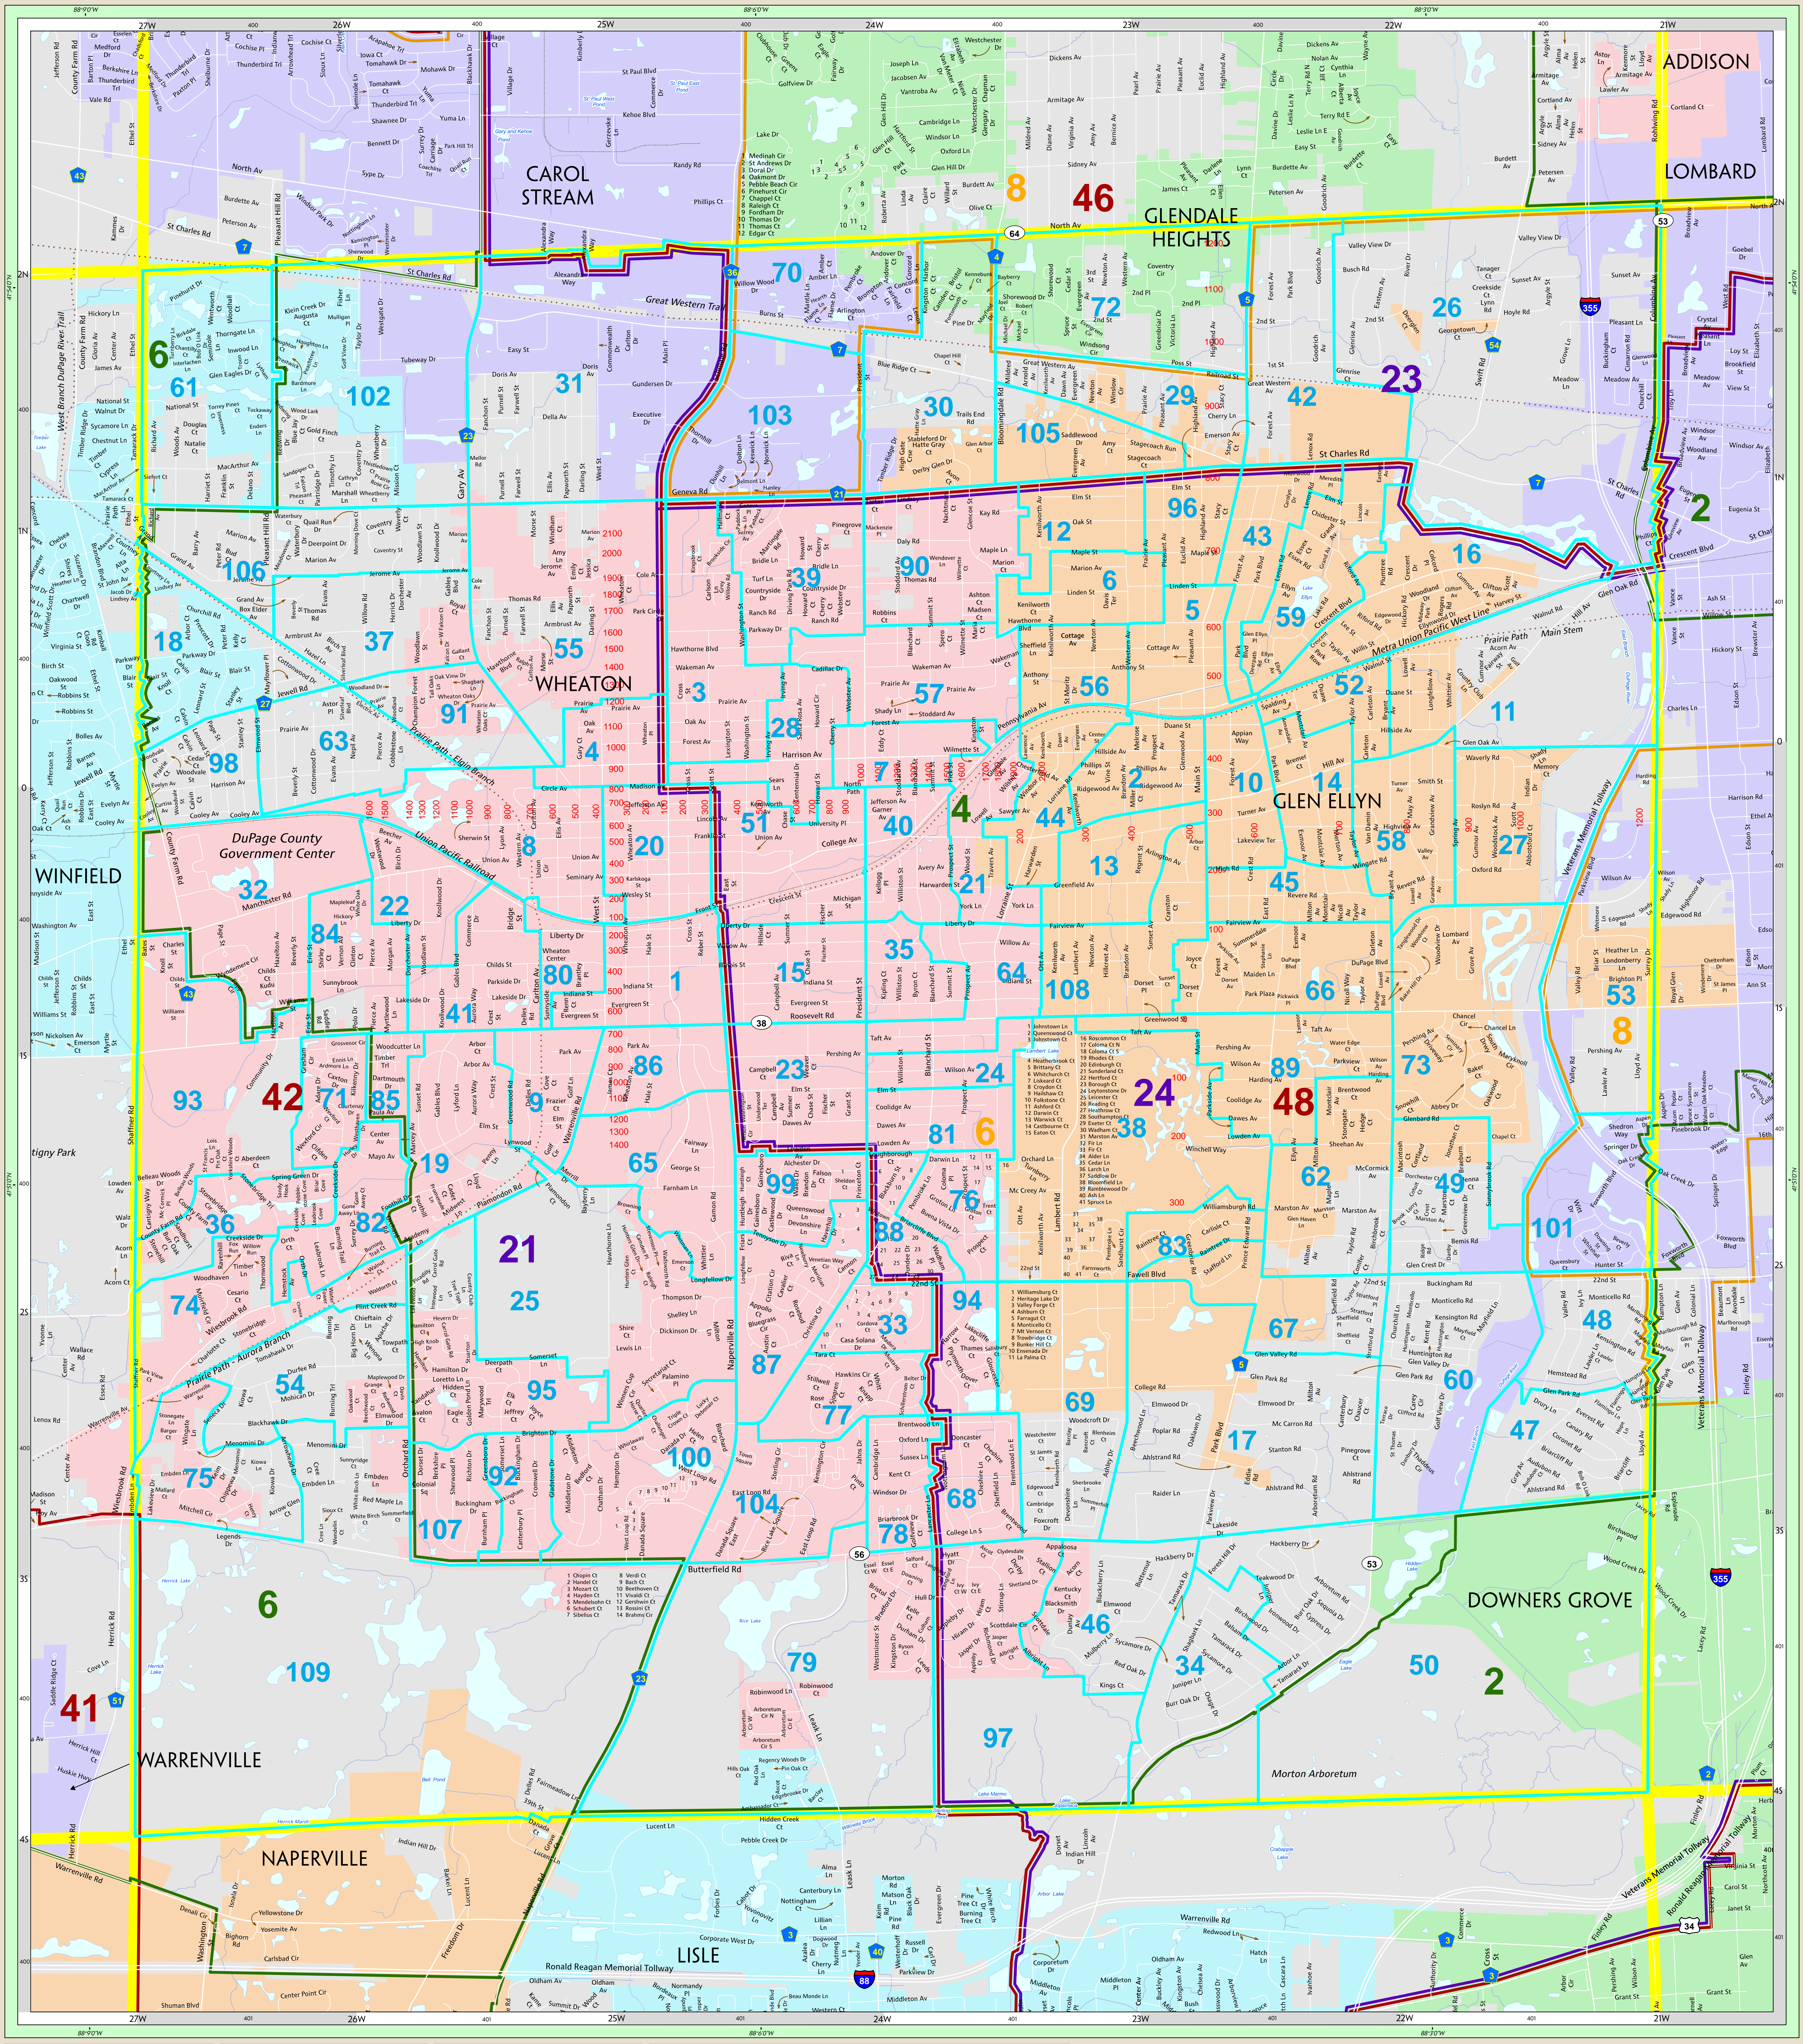

MILTON TOWNSHIP

2012 DU PAGE COUNTY ELECTION DISTRICTS

DU PAGE COUNTY ELECTION COMMISSION
ELECTION COMMISSIONERS
J. P. "Rick" Carney
Chairman
Jeanne McNamara
Vice Chairman
Charlotte Mushow
Secretary
Robert T. Saar
Executive Director

LEGEND

- Precinct Boundary
- County Board District Boundary
- Illinois Representative District Boundary
- Illinois Senate District Boundary
- U.S. Congressional District Boundary
- Township Boundary
- Interstate Highway
- U.S. Highway
- State Highway
- County Highway
- Major Thoroughfare
- Local Road
- Water Area
- Railroad
- Trail

Scale: 0, 0.25, 0.5, 1 Miles

DuPage County Information Technology Department
421 N. County Farm Rd., Wheaton, IL 60187
Phone: (630) 467-2000 Fax: (630) 467-2022
Email: info@dupage.org Website: www.dupage.org/gis
Date of Production: October 31, 2011 Copyright 2011

DuPage County Election Commission
421 N. County Farm Rd., Wheaton, IL 60187
Phone: (630) 467-2000 Fax: (630) 467-2022
Website: www.dupageelection.com
Map data current as of: June 2011 Copyright 2011